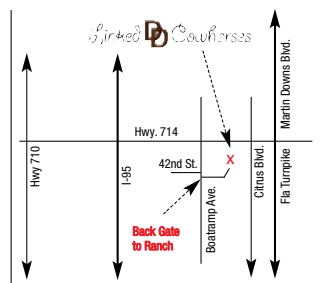

## LinkedDCowhorses SORT FOR THE SADDLE

Compete for a Vinton saddle in this seasons "high point" give away for #3 and #2 riders. Points will count for all our shows here from Oct. 3, 2009 through the last show in May or June in 2010. Points from all classes will count except for the fun class.

### NEW ENTRANCE

4181 Boatramp Rd.  
1 Road West of Citrus Blvd.  
on Hwy 714