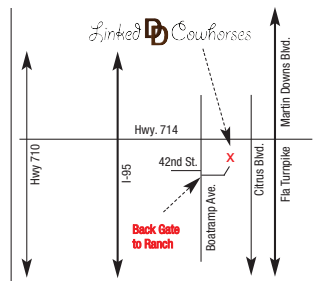

Linked Cowhorses

FUNFAMILYSPORT FUNFAMILYSPORT FUNFAMILYSPORT FUNFAMILYSPORT FUNFAMILYSPORT FUNFAMILYSPORT

LinkedDCowhorses SORT FOR THE SADDLE

Compete for a Vinton saddle in this seasons "high point" give away for #3 and #2 riders. Points will count for all our shows here from Oct. 3, 2009 through the last show in May or June in 2010. Points from all classes will count except for the fun class.

Concessions By:

Saddle Repairs, Stirup Leathers,
Reins, Headstalls, Spur Straps.
Danny - 863-634-6488

NEW ENTRANCE

4181 Boatramp Rd.
1 Road West of Citrus Blvd.
on Hwy 714

Show Schedule

Date: Saturday, January 2